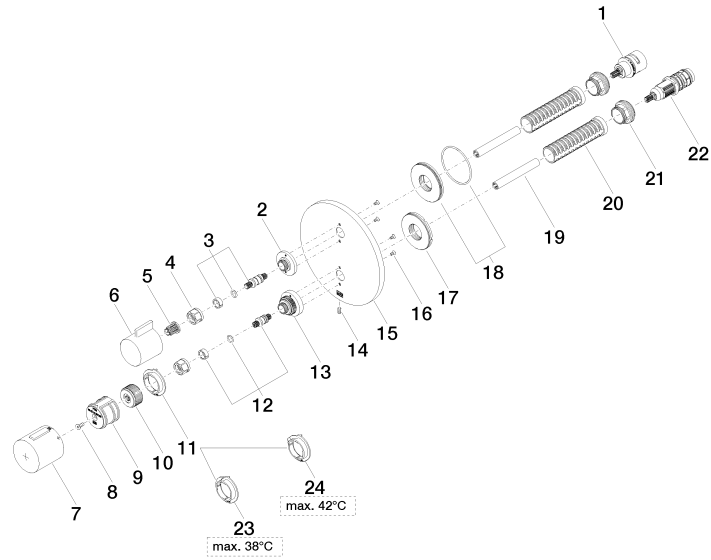

DORNBACHT YAMOU Concealed thermostat with one function volume control - Chrome

36 425 831

- cover plate Ø 150 mm
- temperature control handle with safety limit stop at 38°C
- hot water temperature limiter, can be preset
- WRAS

36 425 831
mm [inches]

Certificates

LGA_19385.

LGA_19384.

WRAS_1906098.

DORNBACHT YAMOU Concealed thermostat with one function volume control - Chrome

36 425 831

DORNBACHT YAMOU Concealed thermostat with one function volume control - Chrome

36 425 831

Spare parts list

No.	Item Number	Name	Quantity used	Delivery time
1	90 90 03 166 00 90	top	1	2
2	09 12 12 053-00	base	1	10
3	04 29 06 111 01-00	spindle	1	10
4	90 23 30 023 00 90	nut	2	2
5	90 12 12 002 00 90	fixing cap	1	2
6	09 20 67 006-00	handle	1	10
7	90 17 33 017 00-00	handle	1	10
8	90 30 30 124 00 90	screw	1	2
9	90 12 12 052 00 90	base	1	2
10	09 12 12 054 90	base	1	2
11	09 28 10 187 90	regulator	1	2
12	04 29 06 024 01-00	spindle	1	10
13	09 12 12 051-00	base	1	10
14	09 31 11 134 90	pin	1	2
15	09 11 02 242-00	plate	1	10
16	09 30 30 157 90	screw	4	2
17	09 30 01 296 90	disc	1	2
18	90 30 01 190 00 90	disc	1	2
19	90 23 01 124 00 90	sleeve	2	2
20	90 18 40 077 01 90	spindle	2	2
21	09 24 04 257 90	nut	2	2
22	90 15 02 013 00 90	cartridge	1	2
23	09 28 10 188 90	regulator	1	2
24	09 28 10 189 90	regulator	1	2