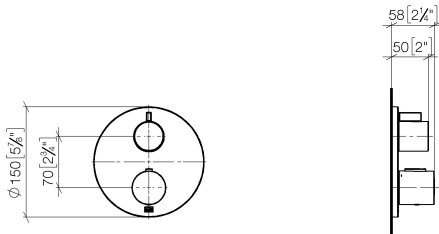

DORNBACHT YAMOU Concealed thermostat with one function volume control - Chrome

36 425 831

- cover plate Ø 150 mm
- temperature control handle with safety limit stop at 38°C
- hot water temperature limiter, can be preset
- WRAS

36 425 831
mm [inches]

Certificates

LGA_19385.

LGA_19384.

WRAS_1906098.

DORNBACHT YAMOU Concealed thermostat with one function volume control - Chrome

36 425 831

DORNBACHT YAMOU Concealed thermostat with one function volume control - Chrome